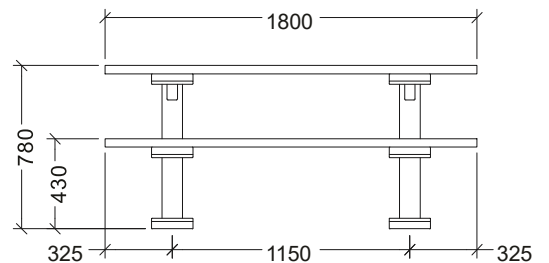

COLOUR OPTIONS

Charcoal

Rich Earth Brown