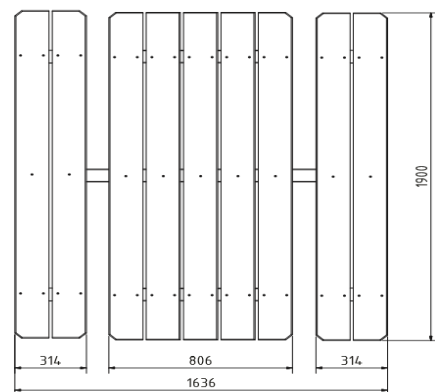

ORDER CODE

ODF 301

COLOUR OPTIONS

Charcoal

Rich Earth Brown

WE ARE HERE TO HELP

If there is anything more you need to know about any item in IR's range of composite recycled plastic products, please call our knowledgeable staff on **1300 729 253** or info@integratedrecycling.com.au