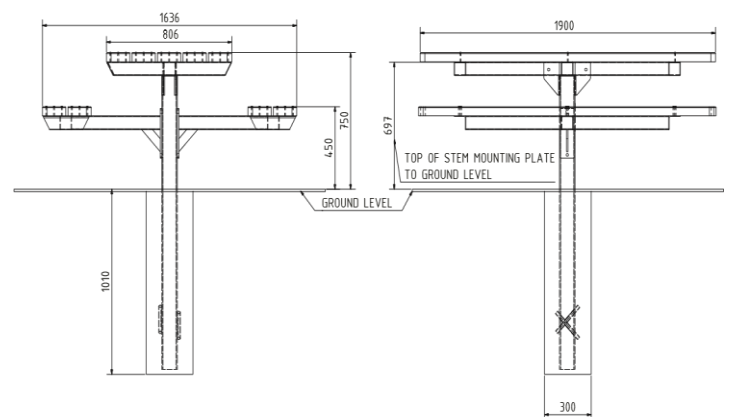

ORDER CODE

ODF 301

COLOUR OPTIONS

Charcoal

Rich Earth Brown

WE ARE HERE TO HELP

If there is anything more you need to know about any item in IR's range of composite recycled plastic products, please call our knowledgeable staff on **1300 729 253** or info@integratedrecycling.com.au